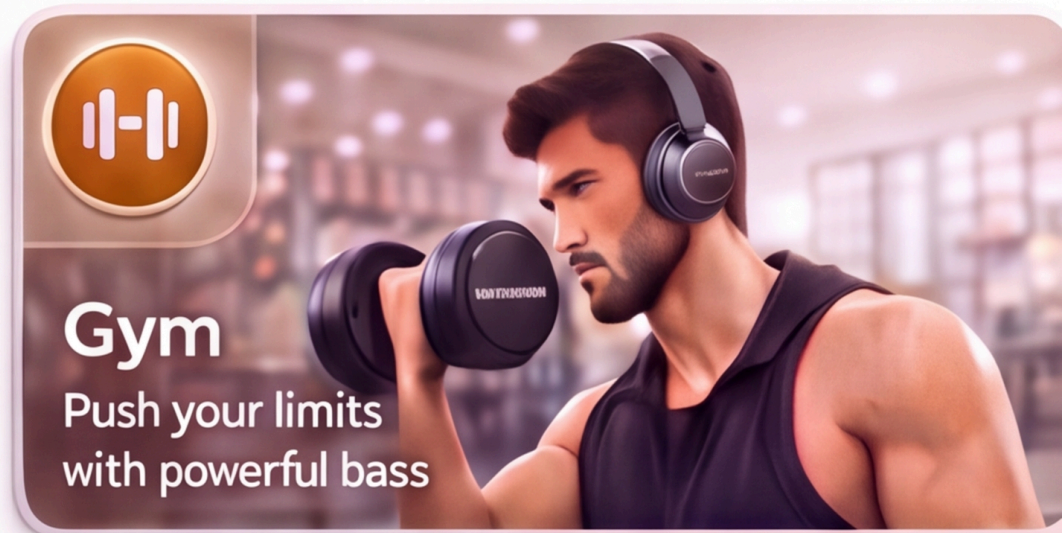

# Unlock Your Sound Experience

Two modes. Two experiences. Choose your moment.

Focus Mode **ANC ON**

Block the noise.  
Hear every detail.

Perfect for distraction-free clarity

Cleaner, distraction-free sound  
Tighter bass for better focus

Cleaner, distraction free  
Tighter bass for better fo

Power Mode **ANC OFF**

Feel the **bass**.  
Live the **music**.

Perfect for powerful, immersive sound

Deeper, punchy bass  
Full, immersive sound

Deeper, punchy bass  
Full, immersive sound

- Easy Switching
- Intuitive Controls
- Long Battery