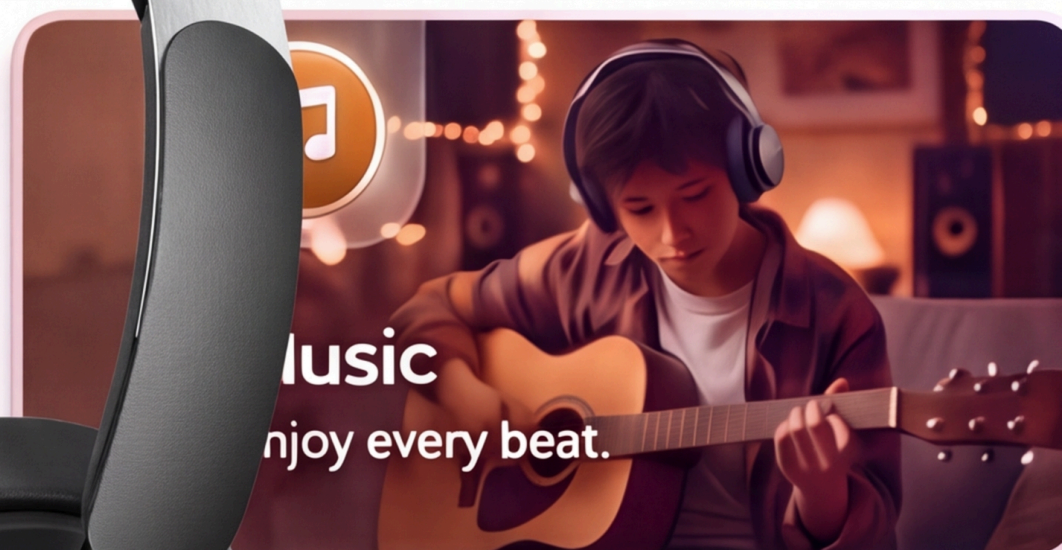

Cleaner, distraction free  
Tighter bass for better fo

Power Mode **ANC OFF**

Feel the **bass**.  
Live the **music**.

Perfect for powerful, immersive sound

Deeper, punchy bass  
Full, immersive sound

Deeper, punchy bass  
Full, immersive sound

- Easy Switching
- Intuitive Controls
- Long Battery