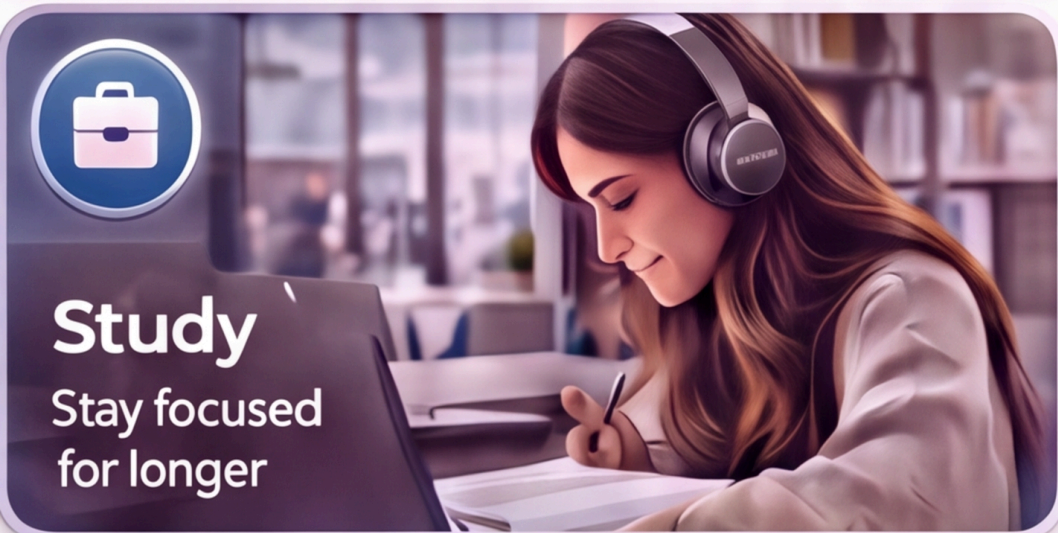

# Unlock Your Sound Experience

Two modes. Two experiences. Choose your moment.

Focus Mode **ANC ON**

Block the noise.  
Hear every detail.

Perfect for distraction-free clarity

Cleaner, distraction-free sound  
Tighter bass for better focus

Cleaner, distraction free  
Tighter bass for better fo

Power Mode **ANC OFF**

Feel the **bass**.  
Live the **music**.

Perfect for powerful, immersive sound

Deeper, punchy bass  
Full, immersive sound

Deeper, punchy bass  
Full, immersive sound

- Easy Switching
- Intuitive Controls
- Long Battery