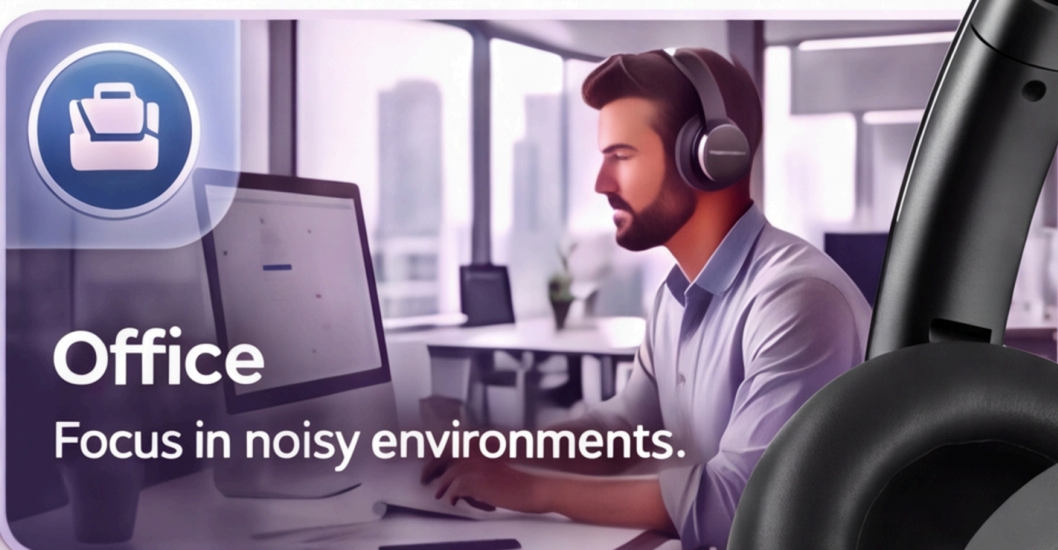

# Unlock Your Sound Experience

Two modes. Two experiences. Choose your moment.

Focus Mode **ANC ON**

Block the noise.  
Hear every detail.

Perfect for distraction-free clarity

Cleaner, distraction-free sound  
Tighter bass for better focus

Cleaner, distraction free  
Tighter bass for better fo

Power Mode **ANC OFF**

Feel the **bass**.  
Live the **music**.

Perfect for powerful, immersive sound

Deeper, punchy bass  
Full, immersive sound

Deeper, punchy bass  
Full, immersive sound

- Easy Switching
- Intuitive Controls
- Long Battery